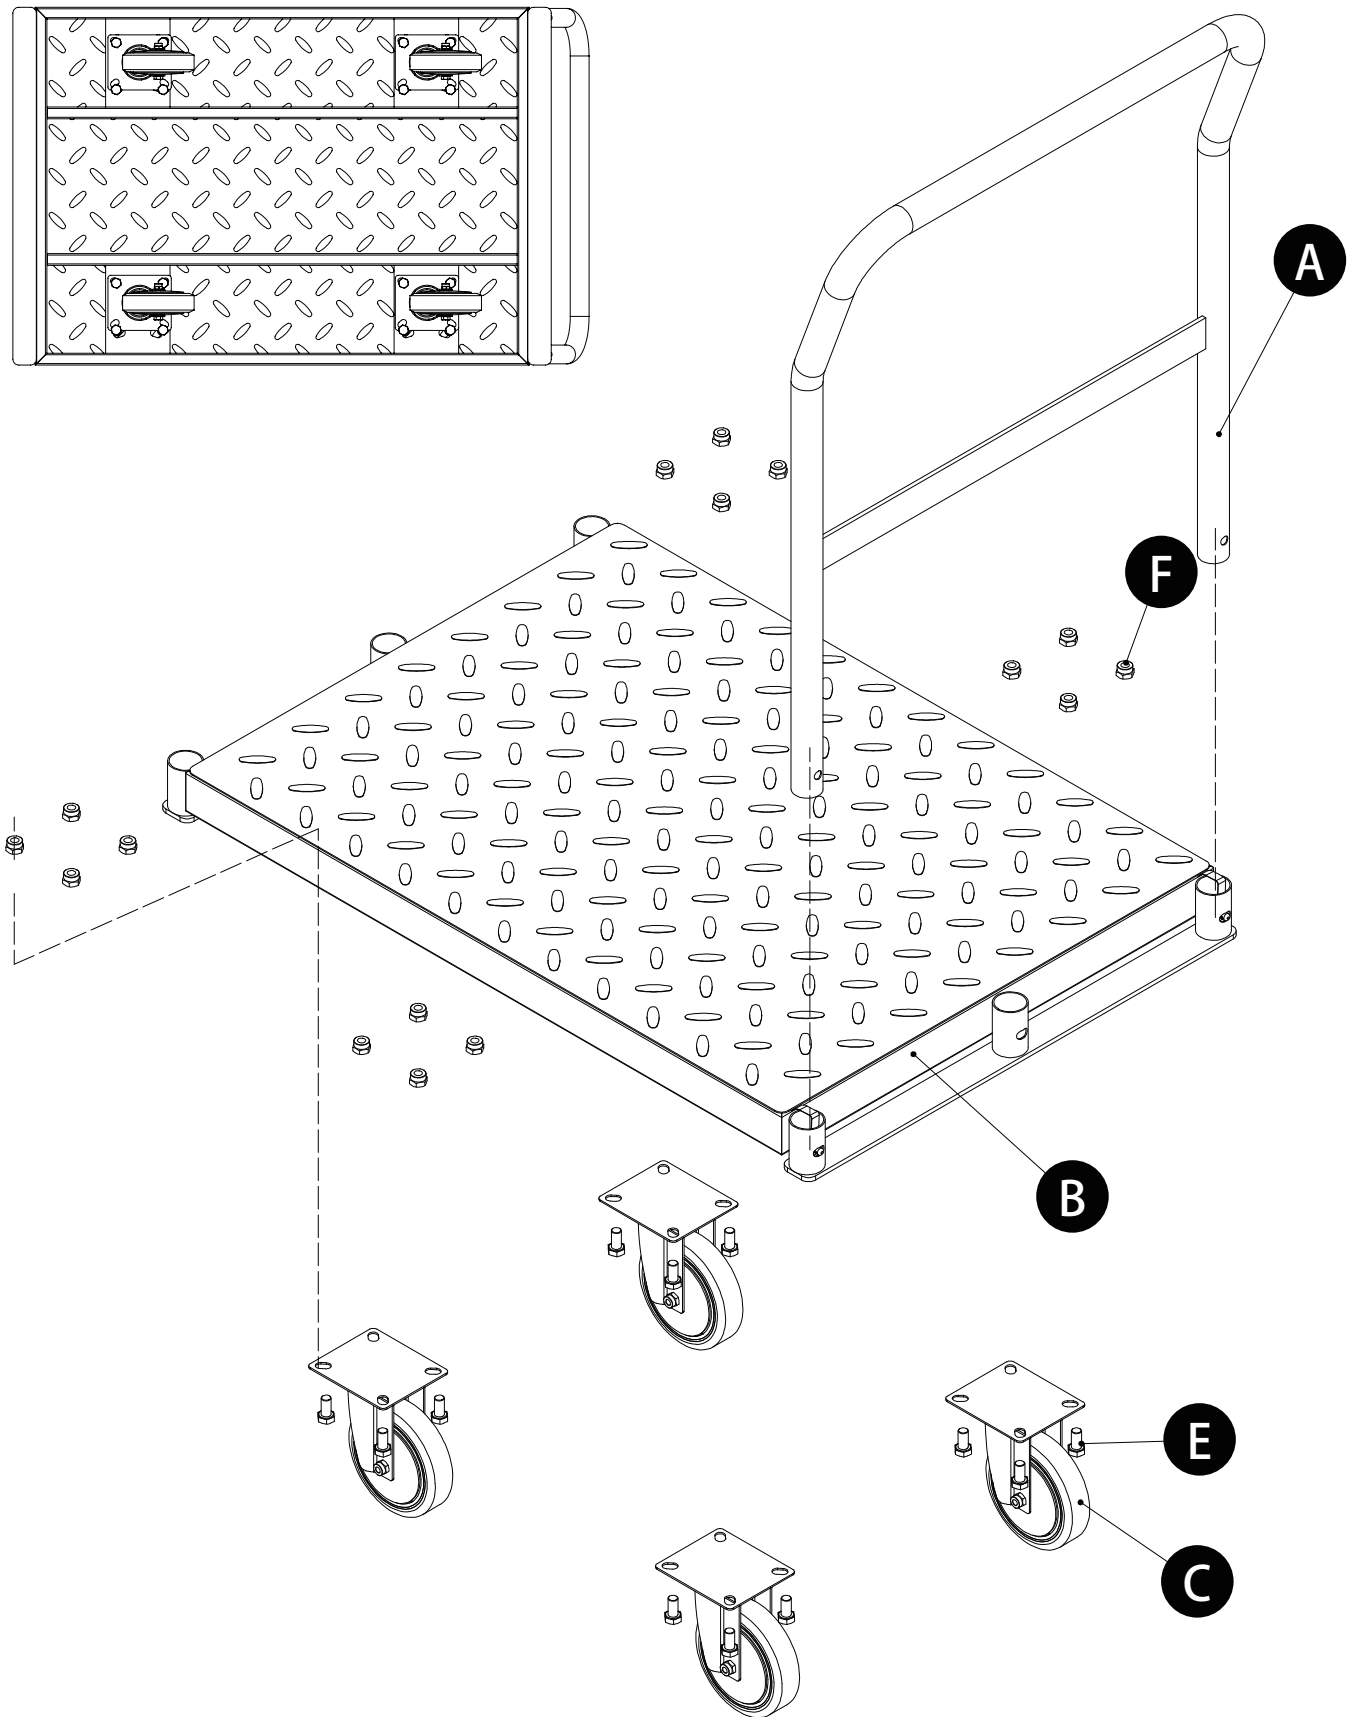

NORTHSKY

M1-119-DW

**ASSEMBLY
INSTRUCTIONS**

PARTS LIST

No.	Part	Qty	No.	Part	Qty
A		1	C		1
B		4	D		3

HARDWARE LIST

No.	Size	Part	Qty
E	M10x20		16+3
F	M10		16+3
G	M14+M17		2

INSTALLATION STEPS

INSTALLATION STEPS