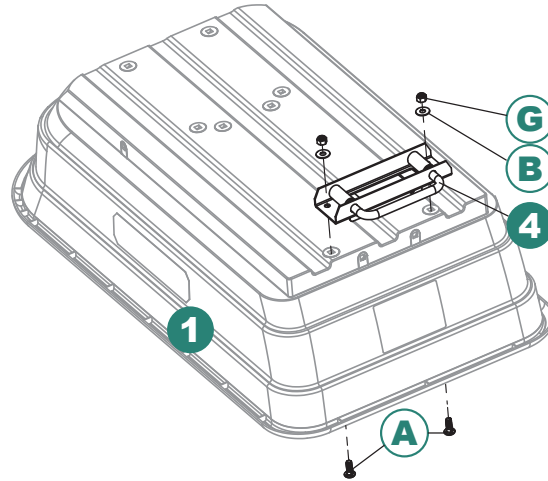

M1-301-BK
M1-301-GN

ASSEMBLY INSTRUCTIONS

Parts List

Parts List

No.	Part	No.	Part
1	 x1	5	 x4
2	 x1	6	 x1
3	 x1	7	 x1
4	 x1	8	 x1

Hardware List

No.	Size	Part	Qty	No.	Size	Part	Qty
A	M8x20		10+2	F	M8		x1
B	M8		13+2	G	M8		13+2
C	M8x45		2	H	M8		x1
D	M12		5+1		M12		x1
E	M12		5+1		M12		x1

TOOLS REQUIRED

ASSEMBLY INSTRUCTIONS

1

 x4  x4  x4

2

 x2  x2  x2

TOOLS REQUIRED

ASSEMBLY INSTRUCTIONS