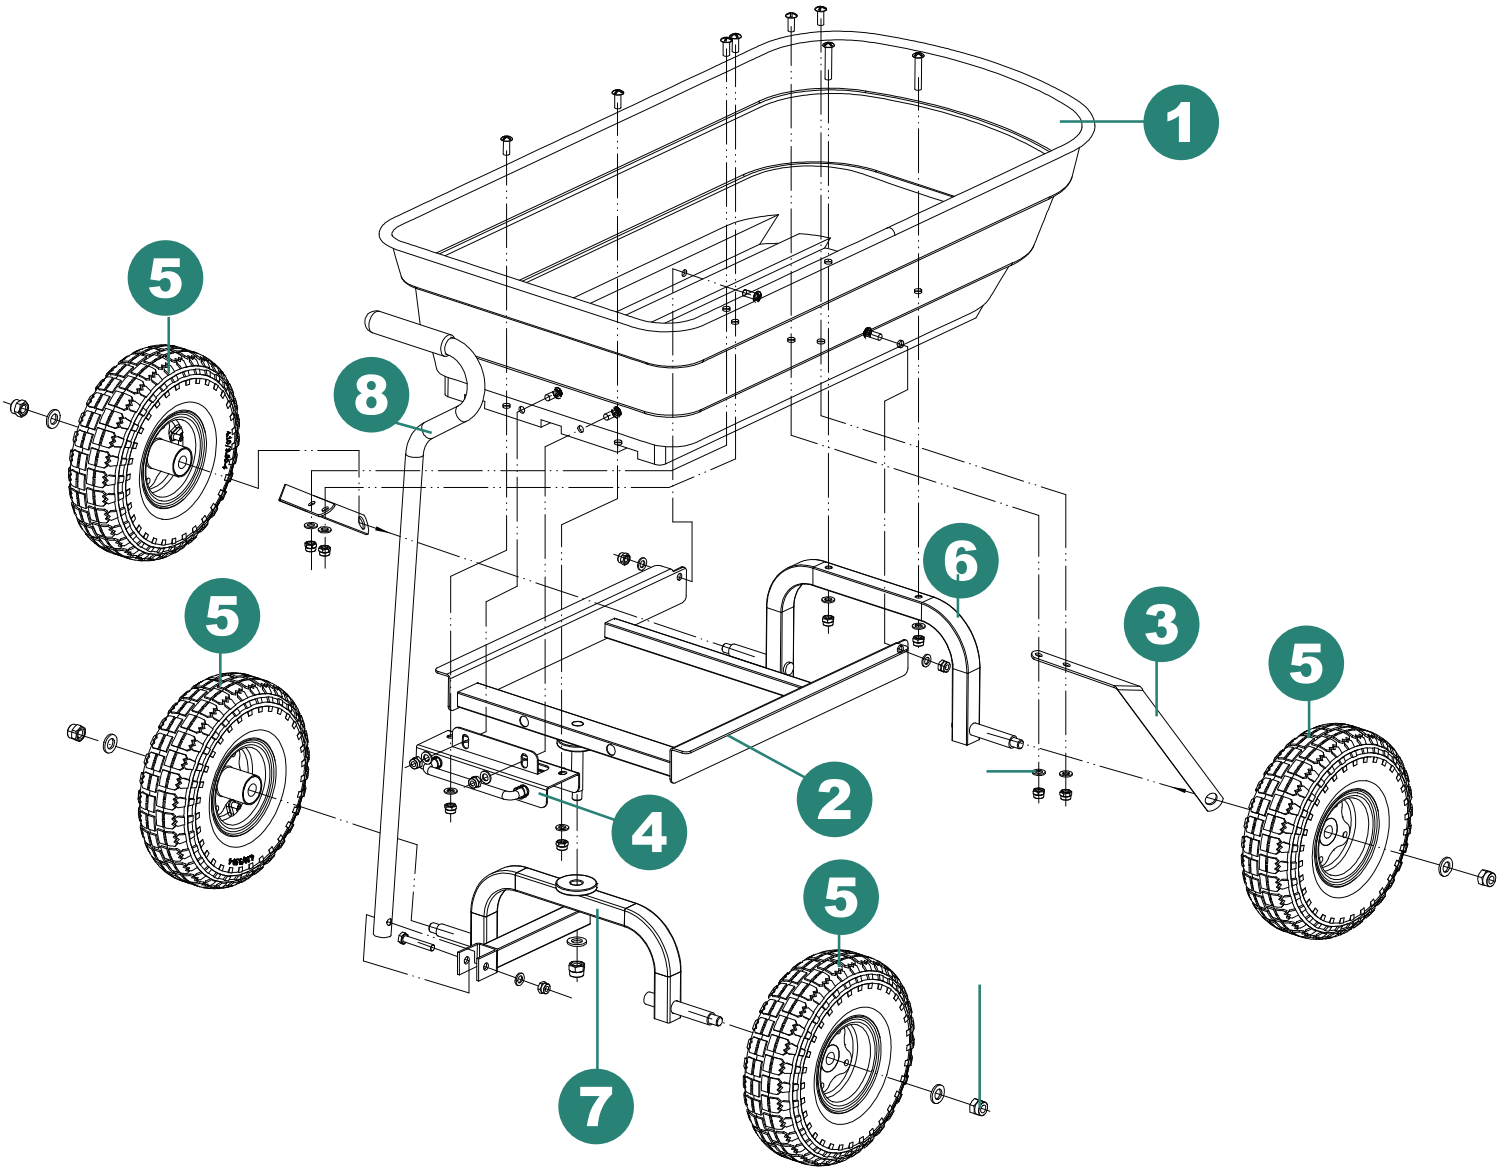

M1-301-BK
M1-301-GN

ASSEMBLY INSTRUCTIONS

Parts List

Parts List

No.	Part	No.	Part
1	 x1	5	 x4
2	 x1	6	 x1
3	 x1	7	 x1
4	 x1	8	 x1

Hardware List

No.	Size	Part	Qty	No.	Size	Part	Qty
A	M8x20		10+2	F	M8		x1
B	M8		13+2	G	M8		13+2
C	M8x45		2	H	M8		x1
D	M12		5+1		M12		x1
E	M12		5+1		M12		x1

TOOLS REQUIRED

ASSEMBLY INSTRUCTIONS

1

 x4  x4  x4

2

 x2  x2  x2

TOOLS REQUIRED

ASSEMBLY INSTRUCTIONS