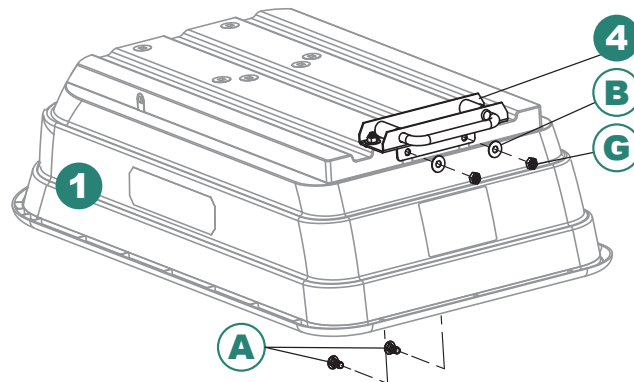

M1-301-BK
M1-301-GN

ASSEMBLY INSTRUCTIONS

Parts List

Parts List

No.	Part	No.	Part
1	 x1	5	 x4
2	 x1	6	 x1
3	 x1	7	 x1
4	 x1	8	 x1

Hardware List

No.	Size	Part	Qty	No.	Size	Part	Qty
A	M8x20		10+2	F	M8		x1
B	M8		13+2	G	M8		13+2
C	M8x45		2	H	M8		x1
D	M12		5+1		M12		x1
E	M12		5+1		M12		x1

TOOLS REQUIRED

ASSEMBLY INSTRUCTIONS

1

 x4  x4  x4

2

 x2  x2  x2

TOOLS REQUIRED

ASSEMBLY INSTRUCTIONS