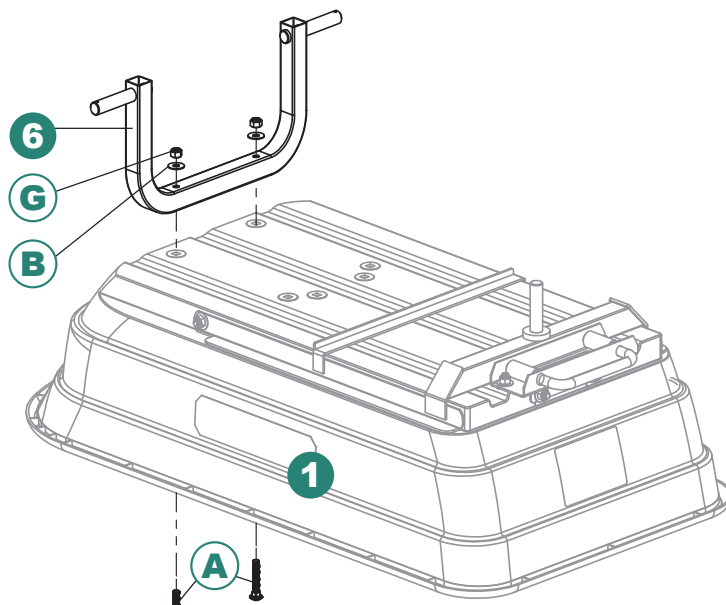

TOOLS REQUIRED

ASSEMBLY INSTRUCTIONS

3