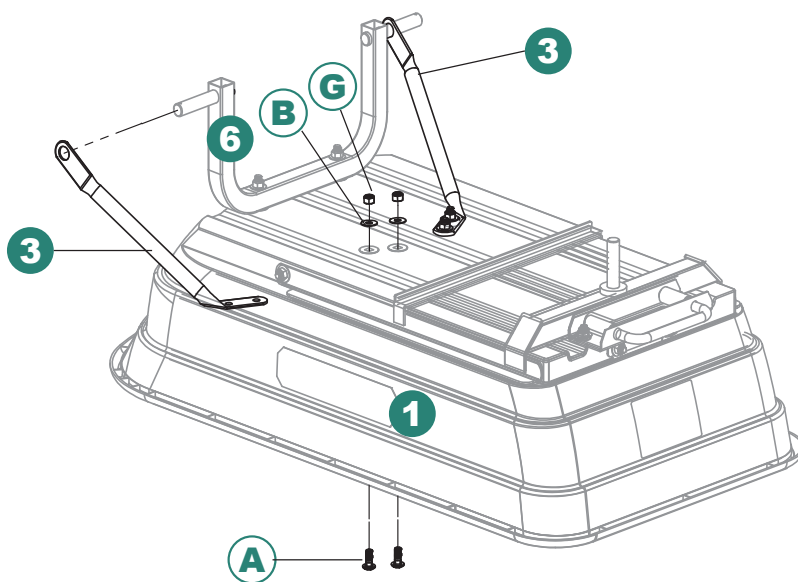

TOOLS REQUIRED

ASSEMBLY INSTRUCTIONS

3

4